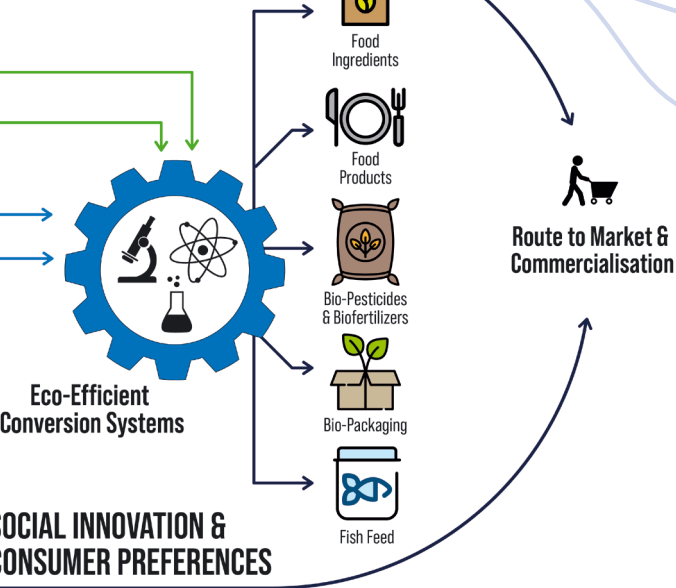

## IMPRESS STAKEHOLDERS

# THE IMPRESS APPROACH

Promote the utilisation of fresh and marine LTS

**IMPRESS** will empower the transition from current **INNOVATIVE PRODUCTION** to the processing of LTS, using demonstrations and market exchange.

Deliver new products, and zero-waste value chains and services

Deploy efficient production and fractional technology

# WASTE APPROACH

Involve stakeholders to  
adopt practices to more  
**PRODUCTION** and  
using dynamic tools/  
multi-actor knowledge

energy-  
processing  
ation  
iques

Develop  
valorisation routes  
for side streams  
and waste