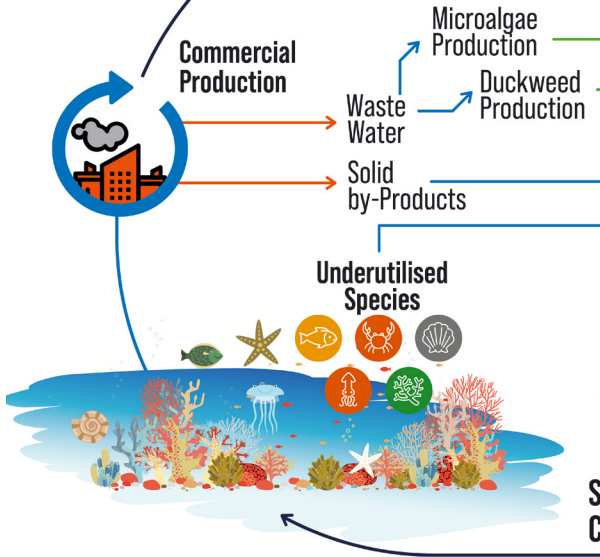

THE IMPRESS APPROACH

Promote the utilisation of fresh and marine LTS

IMPRESS will empower the transition from current **INNOVATIVE PRODUCTION** to the processing of LTS, using demonstrations and market exchange.

Deliver new products, and zero-waste value chains and services

Deploy efficient production and fractional technology